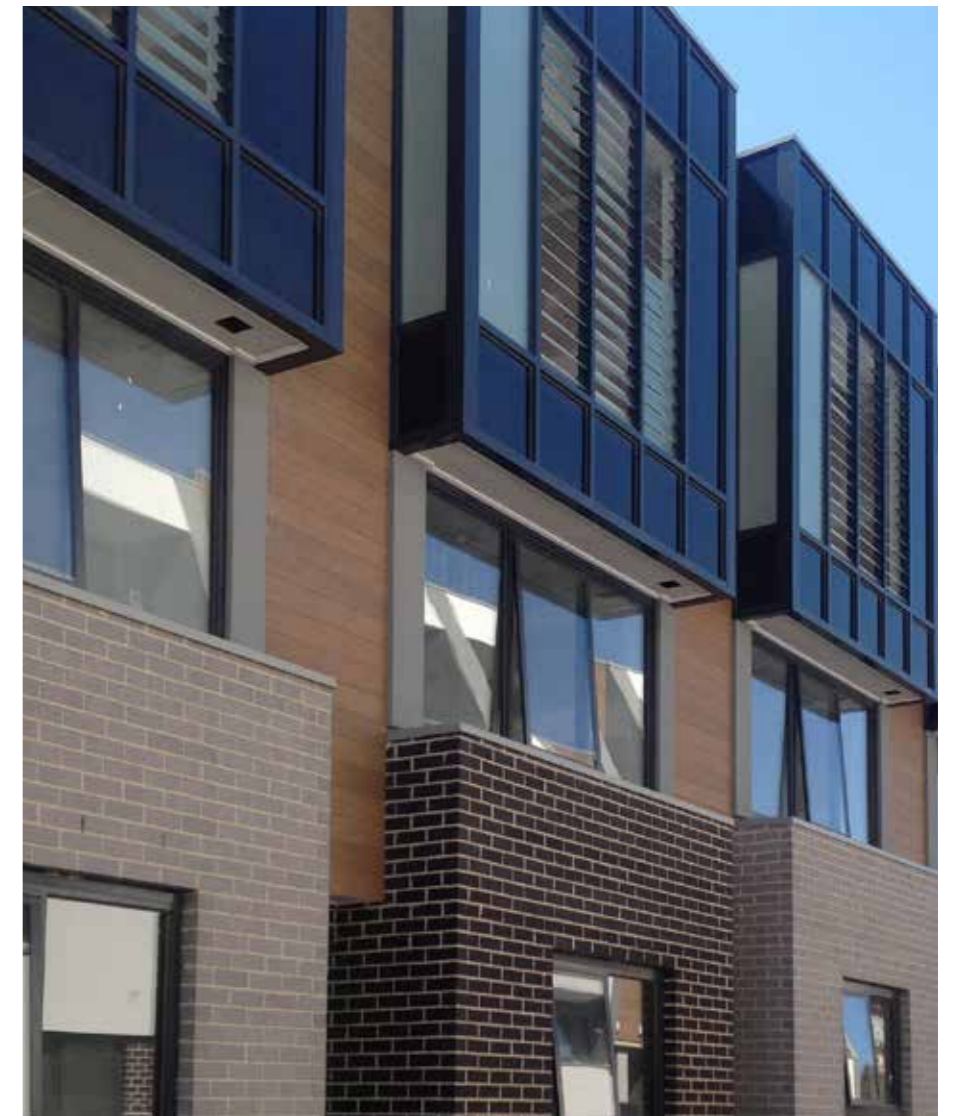

Photography: tradiemarketing.com