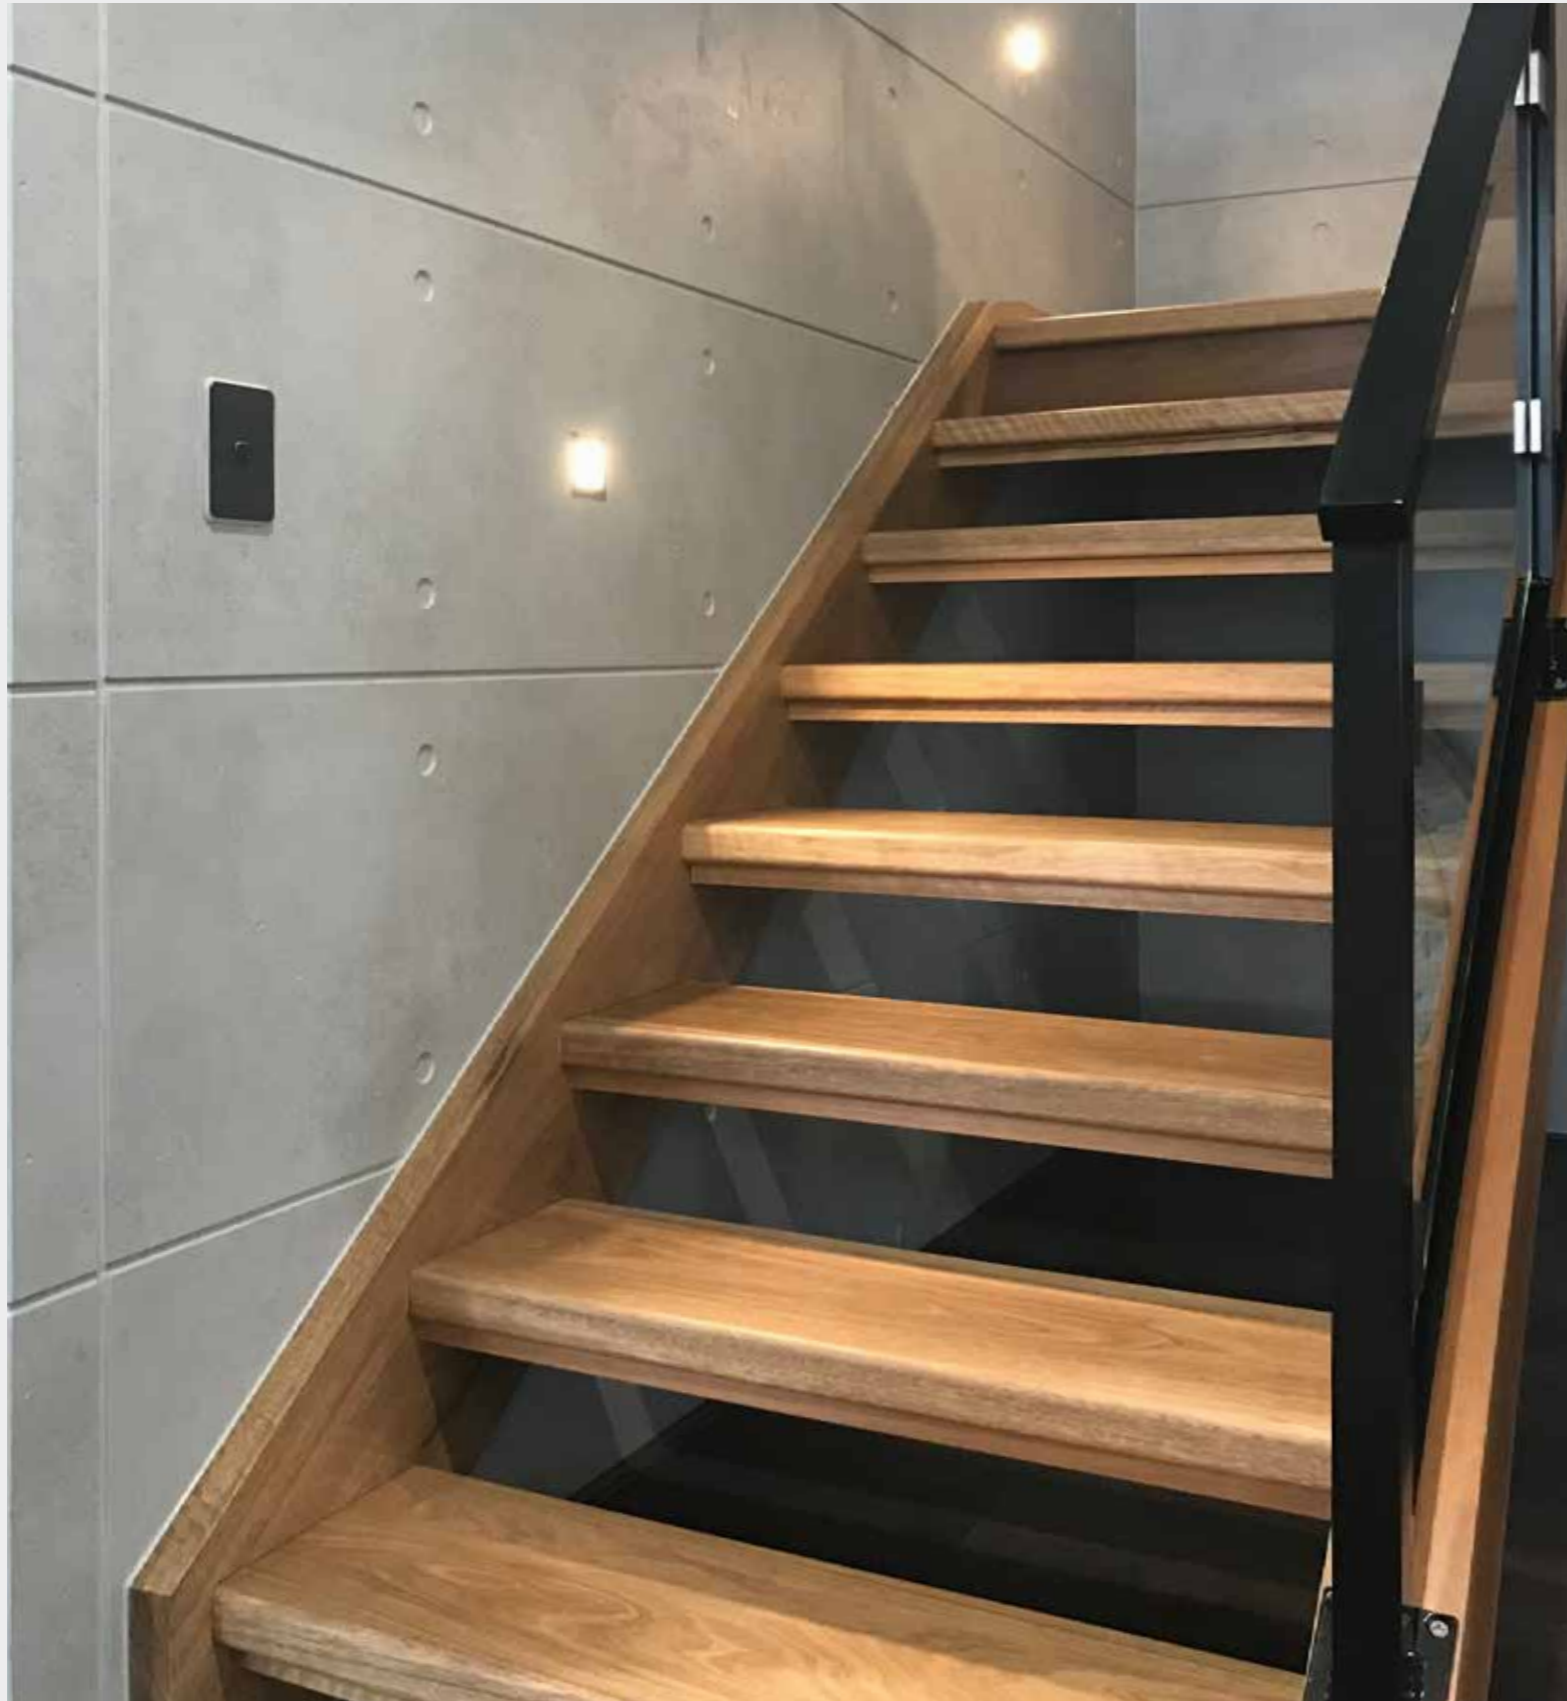

Building Design: Tempus Design Studio. Photography: Liz Andrews Photography and Design. Builder: Executive Living Homes.

executive  
**LIVING**

**WOODLANDS // TEAK**

TERRITORY // QUARRY // URBAN GREY  
PALLARA, QLD