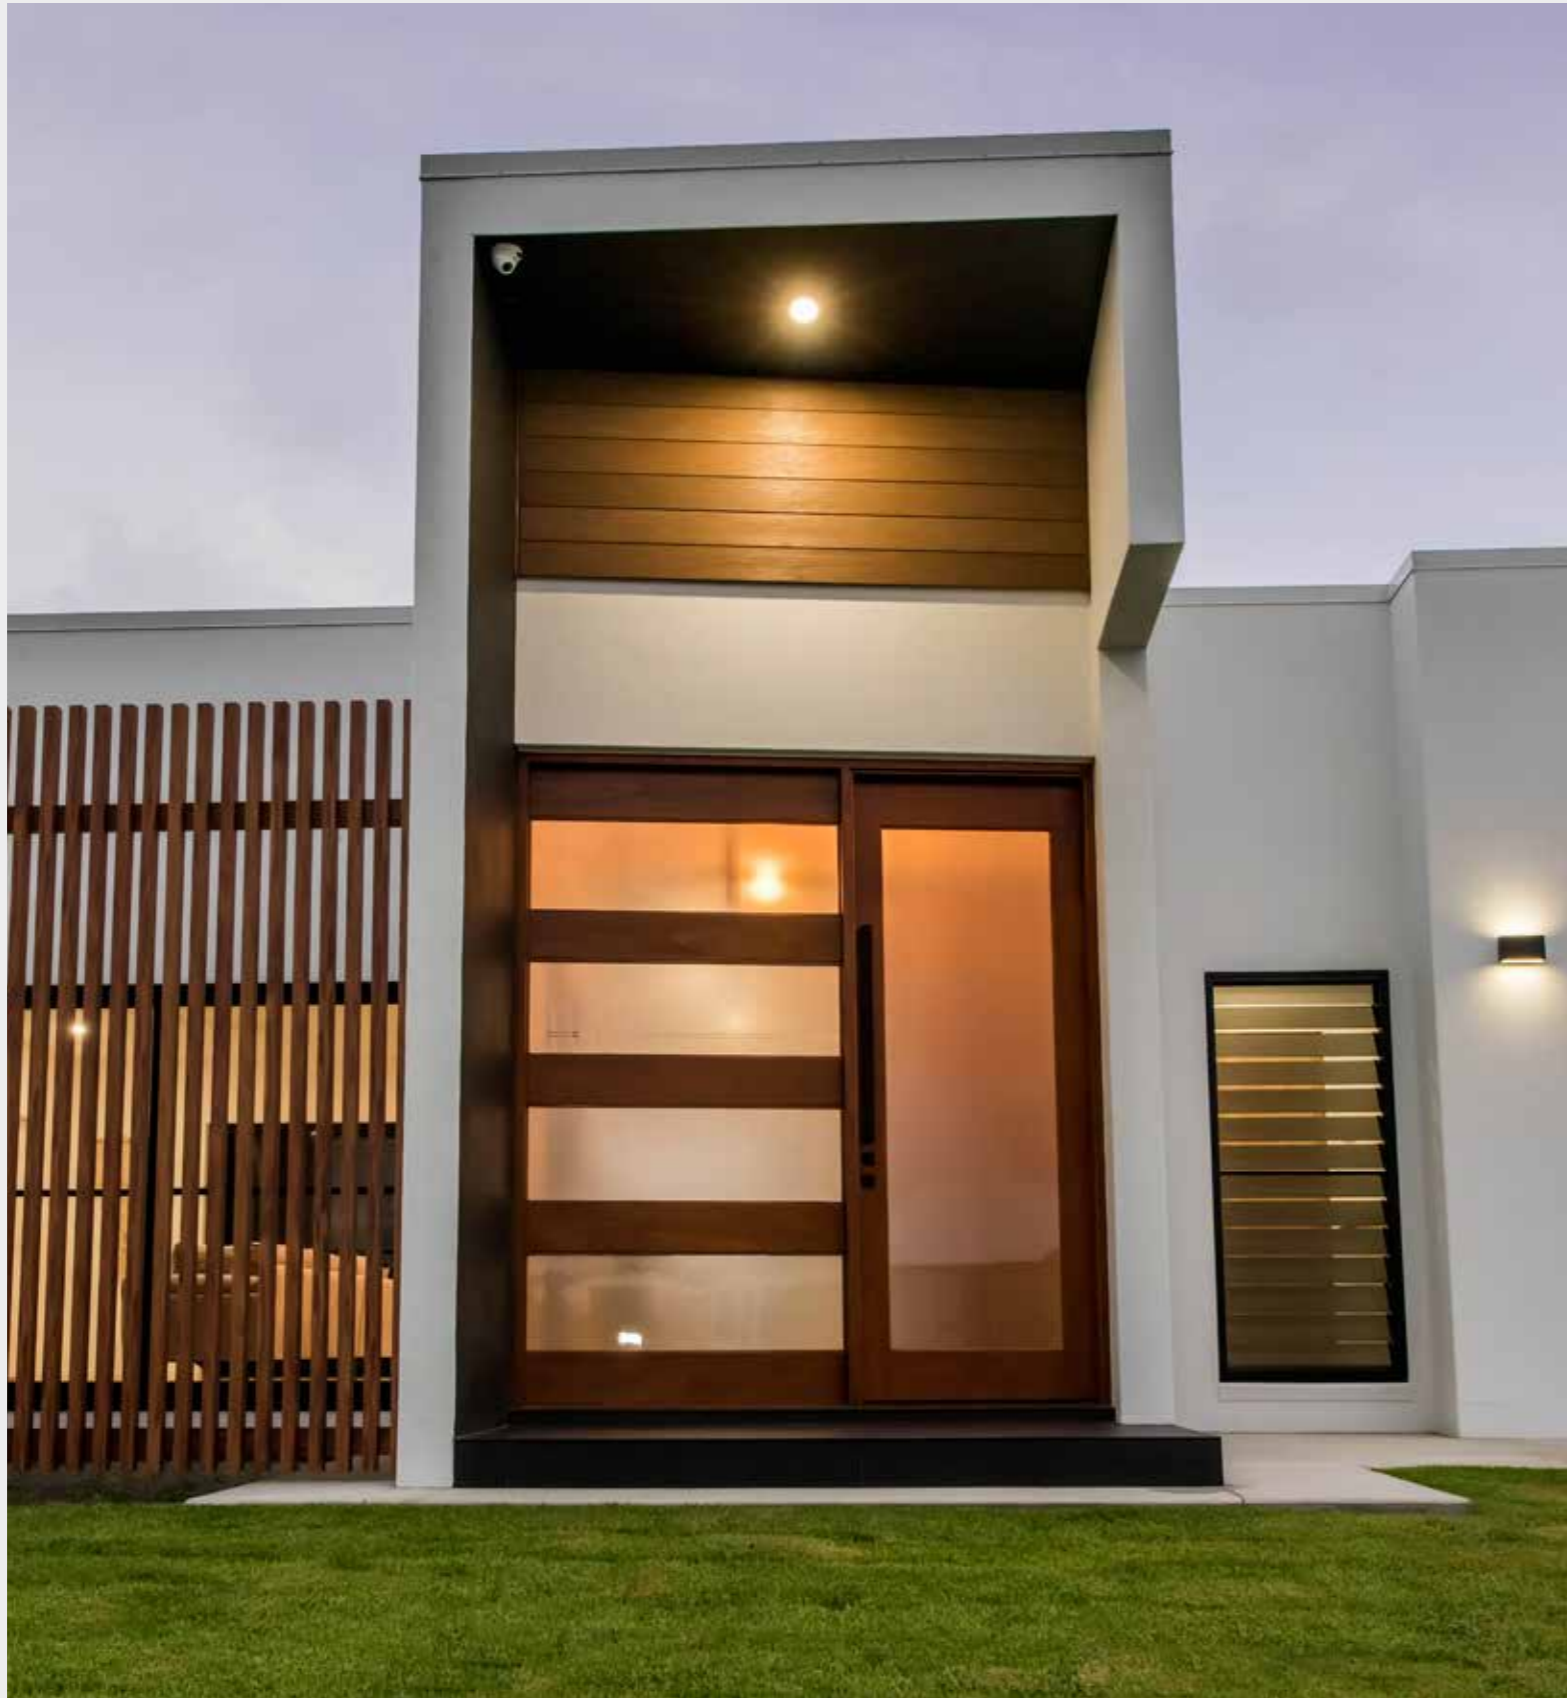

Building Design: Tempus Design Studio. Photography: Liz Andrews Photography and Design. Builder: Executive Living Homes.